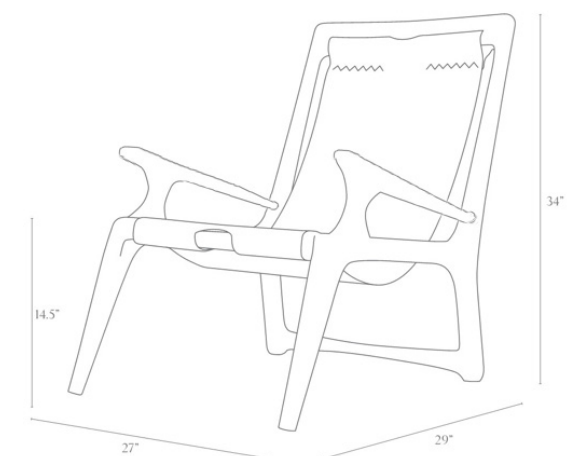

DETAILS

Approximately 5" additional depth due to leaning seat back behind back legs