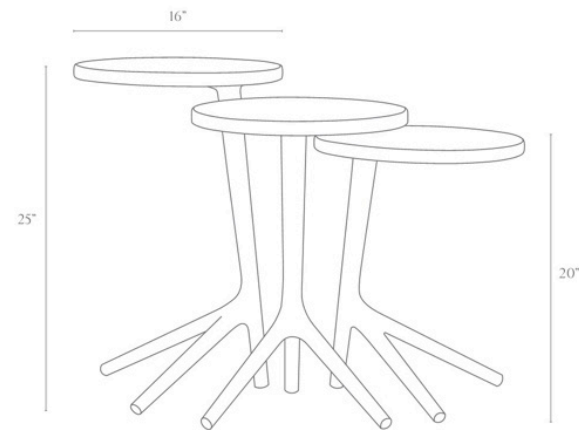

DETAILS

Top includes a slight lip