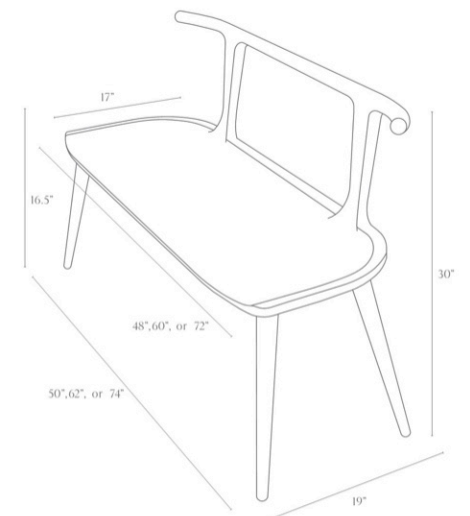

### SIZES

width:	17"
depth:	17"
height:	30"
seat height:	16.5"

### DETAILS

Finger-jointed back rail  
Backrest 29.5"H at center; 30"H at ends  
Available with seat pad (right image) - sold separately

OXBEND 3 LEG CHAIR

Solid wood chair with curved backrest, formed seat and classic wedged-tenon leg joinery

SIZES

width: 17"  
 depth: 17"  
 height: 30"  
 seat height: 16.5"

DETAILS

Finger-jointed back rail  
 Backrest 29.5"H at center; 30"H at ends

OXBEND BENCH

Solid wood bench with curved backrest, formed seat and classic wedged-tenon leg joinery

SIZES

width: 48", 60", 72"  
 depth: 19"  
 height: 30"  
 seat height: 16.5"

DETAILS

Finger-jointed back rail  
 Backrest 29.5"H at center; 30"H at ends