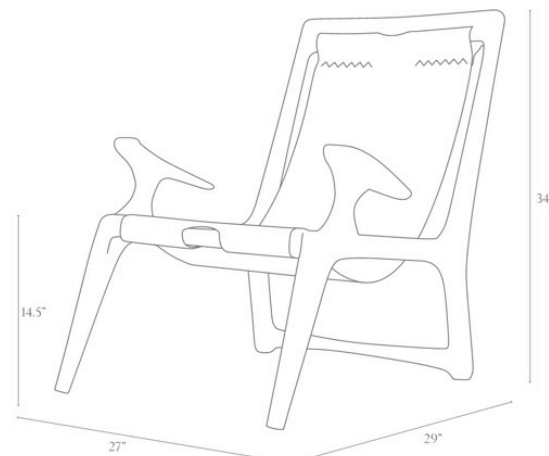

DETAILS

Approximately 5" additional depth due to leaning seat back behind back legs