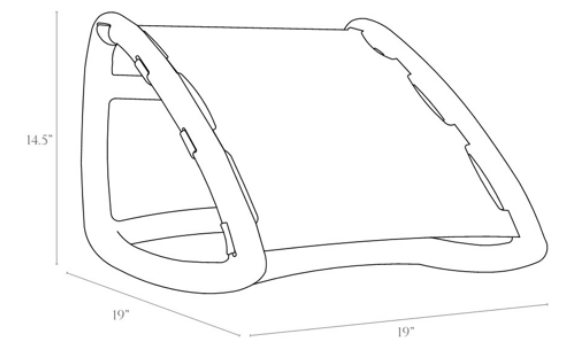

DETAILS

Made specifically for Sling & Sling Mod 2 Chairs