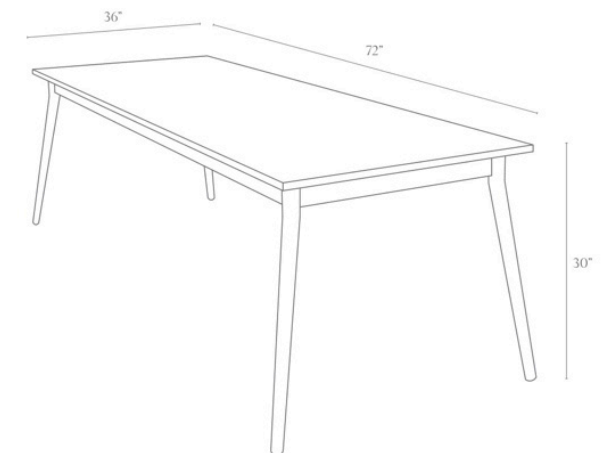

DETAILS

Custom dimensions available