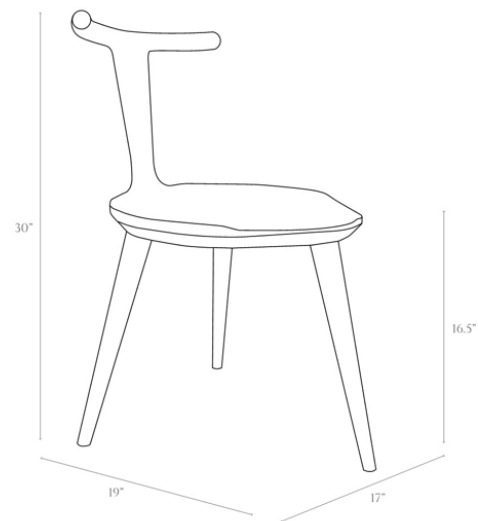

### SIZES

width:	17"
depth:	17"
height:	33.5", 35.5", 37.5", 39.5"
seat height:	22", 24", 26", 28"

### SIZES

width:	17"
depth:	17"
height:	30"
seat height:	16.5"

### DETAILS

Finger-jointed back rail  
Backrest 29.5"H at center; 30"H at ends  
Available with seat pad (right image) - sold separately

OXBEND 3 LEG CHAIR

Solid wood chair with curved backrest, formed seat and classic wedged-tenon leg joinery

SIZES

width: 17"  
 depth: 17"  
 height: 30"  
 seat height: 16.5"

DETAILS

Finger-jointed back rail  
 Backrest 29.5"H at center; 30"H at ends

OXBEND BENCH

Solid wood bench with curved backrest, formed seat and classic wedged-tenon leg joinery