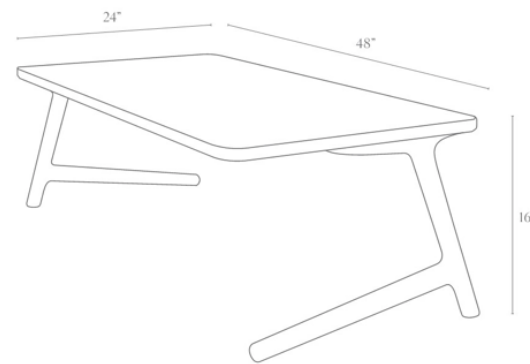

DETAILS

Corners of top are slightly rounded