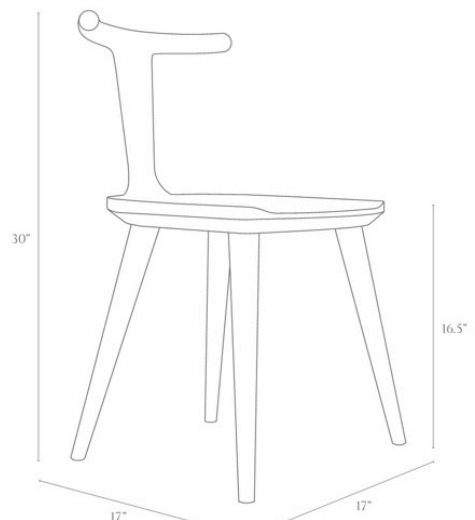

DETAILS

Finger-jointed back rail
Backrest 29.5"H at center; 30"H at ends
Available with seat pad (right image) - sold separately