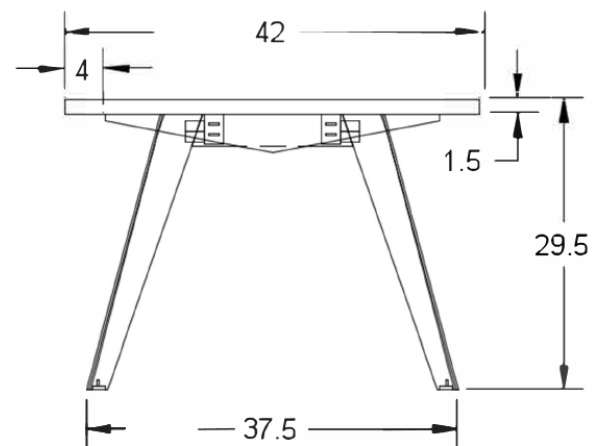

SHOWN

Rendered version in Premium Plywood with Clear finish, Base in Matte Black