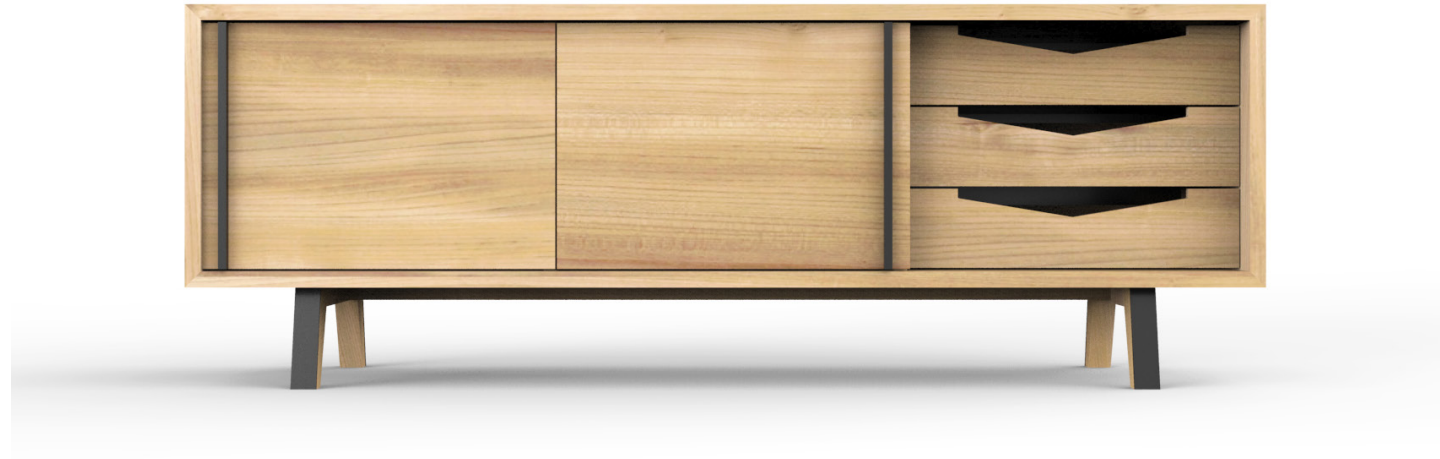

tolt collection - credenzas

In both the large and small credenzas, the same stacked metal and wood leg is put into action while the triangle detail is alluded to in the drawer pulls.