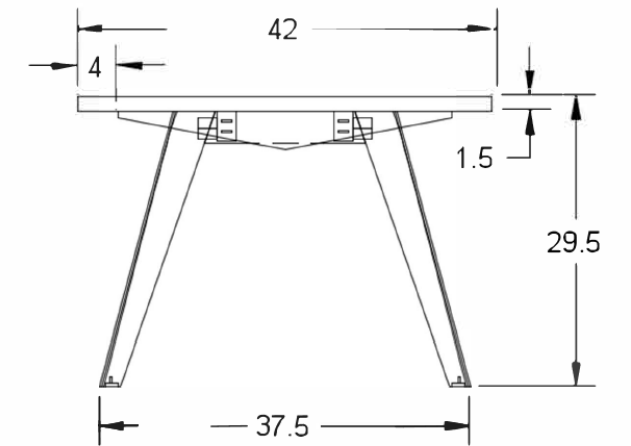

DETAILS

Solid wood top composed of multiple slabs