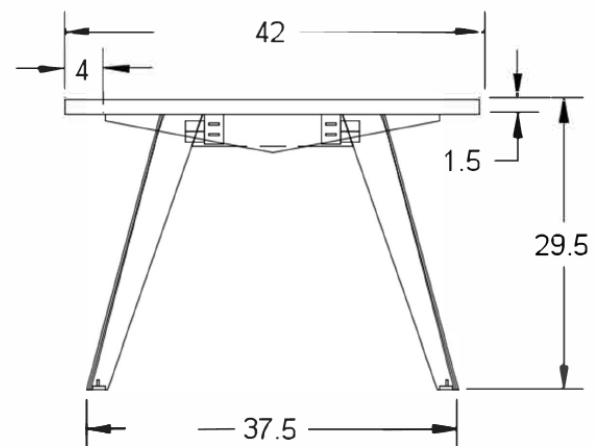

## TOLT TABLE - METAL

Solid wood or premium plywood top on tapered, angled steel legs with triangle steel detail

### SIZES

8ft	42"W x 96"L x 29.5"H
10ft	42"W x 120"L x 29.5"H
12ft	42"W x 144"L x 29.5"H

### DETAILS

Steel base allows for concealed wire management; also available in standing height option at 41"H

## SIZES

Small 19.5"W x 56.5"L x 30"H (2 sections)  
 Large 19.5"W x 84"L x 30"H (3 sections)