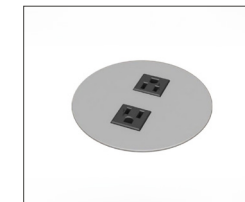

make it yours

WOOD FINISHES

POWER MODULES

Our standard power/data boxes are configured with 1-4 UL listed electrical outlets and optional USB, HDMI and cutout for a telecom plate. All units are available in black and white standard. Custom data units and finishes are also available.

SURFACE INSTALLATION

COVE 2 POWER

COVE 4 POWER

SURFACE INSTALLATION - ROUND

COVER ROUND 1 PWR

COVE ROUND 2 PWR

ECLIPSE

SURFACE INSTALLATION - WITH COVER

INTERACT G2

MHO CAT6

MHO HDMI

MHO OPEN PORT

REEF

UNDER MOUNT INSTALLATION

ASHLEY DUO UNDER

INTERACT G2 UT