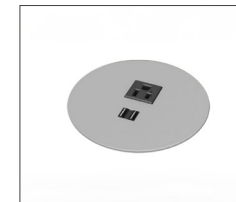

make it yours

WOOD FINISHES

POWER MODULES

Our standard power/data boxes are configured with 1-4 UL listed electrical outlets and optional USB, HDMI and cutout for a telecom plate. All units are available in black and white standard. Custom data units and finishes are also available.

SURFACE INSTALLATION

COVE 2 POWER

COVE 4 POWER

SURFACE INSTALLATION - ROUND

COVER ROUND 1 PWR

COVE ROUND 2 PWR

ECLIPSE

SURFACE INSTALLATION - WITH COVER

INTERACT G2

MHO CAT6

MHO HDMI

MHO OPEN PORT

REEF

UNDER MOUNT INSTALLATION

ASHLEY DUO UNDER

INTERACT G2 UT