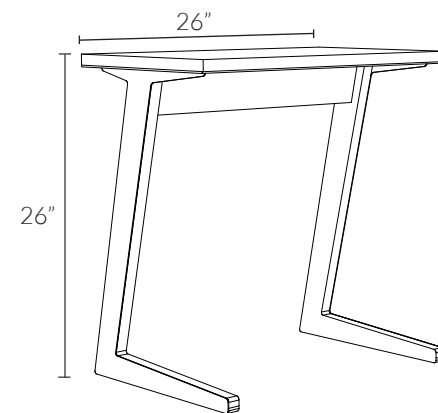

SIZES

One size 26" L x 15" W x 26" H

DETAILS

Top size allows for laptop and extra space for personal items

make it yours

The Finn Laptop Table is available in our standard premium ply and metal finishes shown on the following page. Quantity discounts are available starting at five tables.