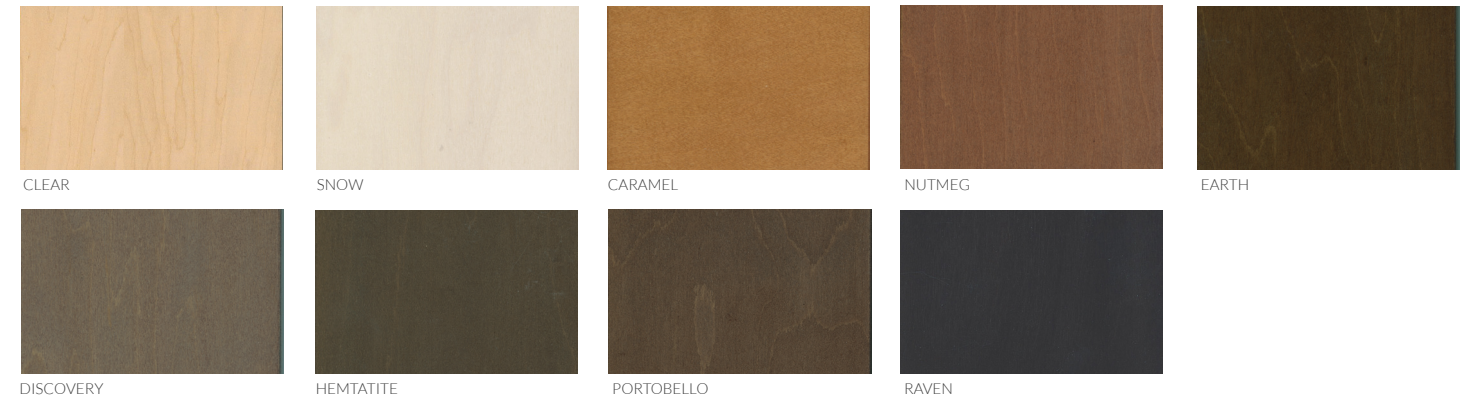

Rendered images in Premium Ply with Clear finish; Left to Right Steel details in Storm Blue, Terra Cotta, Matte Black, Highland Green and Seashell White

FINN LAPTOP TABLE

Premium Ply top on angled Premium Ply legs with steel details

PREMIUM PLY FINISHES

STANDARD METAL FINISHES