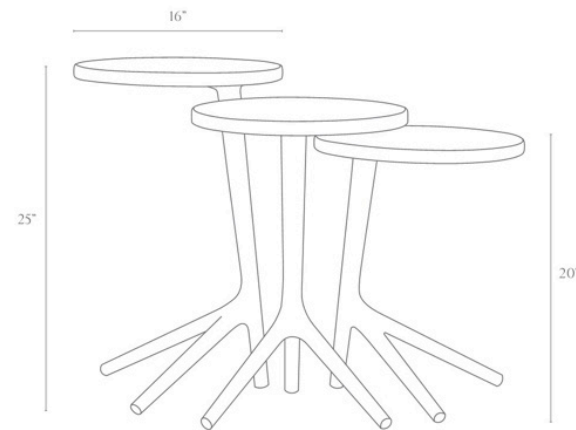

OXBEND BENCH

Solid wood bench with curved backrest, formed seat and classic wedged-tenon leg joinery

SIZES

width: 48", 60", 72"
 depth: 19"
 height: 30"
 seat height: 16.5"

DETAILS

Finger-jointed back rail
 Backrest 29.5"H at center; 30"H at ends

OXBEND COFFEE TABLE

Solid wood, asymmetrical table with covered dish and 3 angled legs

SIZES

width: 35"
depth: 48"
height: 16" or 18"

DETAILS

Corners of top are slightly rounded

DINING TABLE

Solid wood planked top with square edge and short apron on 4 minimalist, round, slightly angled legs

SIZES

width: 72"
depth: 36"
height: 30"

DETAILS

Custom dimensions available

fernweh collection

TRIPOD TABLES

Solid wood, hand-shaped, angled tripod base under round, solid wood top

SIZES

small:	16"D x 20"H
medium:	16"D x 22.5"H
large:	16"D x 25"H

DETAILS

Top includes a slight lip

OTTOMAN

Solid wood, hand-shaped frame slung with hand-stitched leather

SIZES

width:	19"
depth:	19"
height:	14.5"