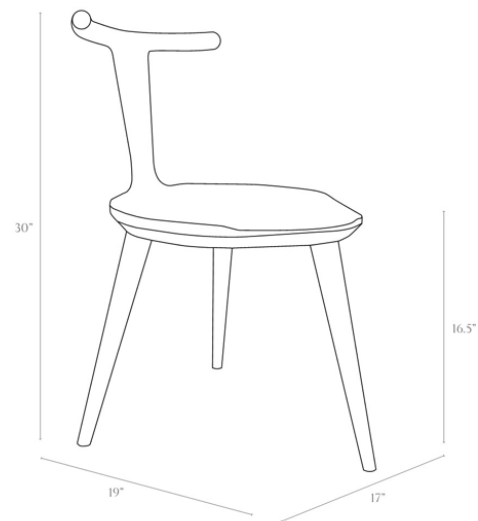

Approximately 5" additional depth due to leaning seat back behind back legs

fernweh collection

OXBEND STOOL

Solid wood stool with curved backrest, formed seat and classic wedged-tenon leg joinery

SIZES

width:	17"
depth:	17"
height:	33.5", 35.5", 37.5", 39.5"
seat height:	22", 24", 26", 28"

SIZES

width:	17"
depth:	17"
height:	30"
seat height:	16.5"

DETAILS

Finger-jointed back rail
Backrest 29.5"H at center; 30"H at ends
Available with seat pad (right image) - sold separately

OXBEND 3 LEG CHAIR

Solid wood chair with curved backrest, formed seat and classic wedged-tenon leg joinery

SIZES

width: 17"
 depth: 17"
 height: 30"
 seat height: 16.5"

DETAILS

Finger-jointed back rail
 Backrest 29.5"H at center; 30"H at ends

OXBEND BENCH

Solid wood bench with curved backrest, formed seat and classic wedged-tenon leg joinery

SIZES

width: 48", 60", 72"
 depth: 19"
 height: 30"
 seat height: 16.5"

DETAILS

Finger-jointed back rail
 Backrest 29.5"H at center; 30"H at ends