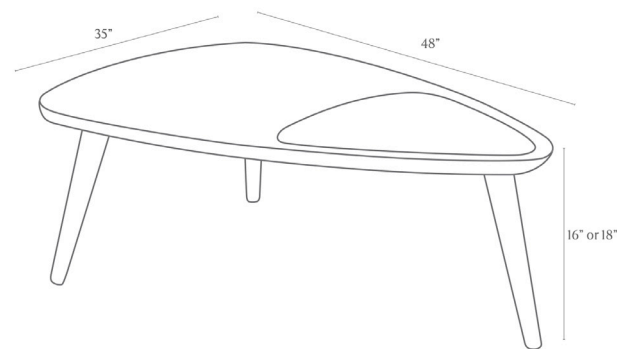

OXBEND BENCH

Solid wood bench with curved backrest, formed seat and classic wedged-tenon leg joinery

SIZES

width: 48", 60", 72"
 depth: 19"
 height: 30"
 seat height: 16.5"

DETAILS

Finger-jointed back rail
 Backrest 29.5"H at center; 30"H at ends

OXBEND COFFEE TABLE

Solid wood, asymmetrical table with covered dish and 3 angled legs

SIZES

width: 35"
depth: 48"
height: 16" or 18"

DETAILS

Corners of top are slightly rounded

DINING TABLE

Solid wood planked top with square edge and short apron on 4 minimalist, round, slightly angled legs

SIZES

width: 72"
depth: 36"
height: 30"

DETAILS

Custom dimensions available

fernweh collection

TRIPOD TABLES

Solid wood, hand-shaped, angled tripod base under round, solid wood top

SIZES

small:	16"D x 20"H
medium:	16"D x 22.5"H
large:	16"D x 25"H

DETAILS

Top includes a slight lip

OTTOMAN

Solid wood, hand-shaped frame slung with hand-stitched leather

SIZES

width:	19"
depth:	19"
height:	14.5"