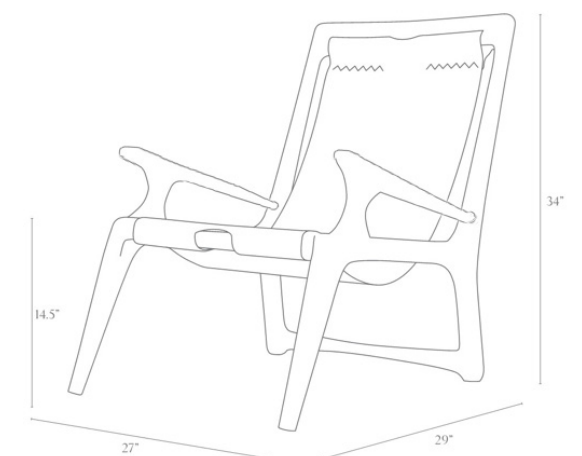

fernweh collection

SLING CHAIR

Solid wood, hand-shaped chair frame slung with hand-stitched leather

SIZES

width: 27"
depth: 29" from front to back legs
height: 34"
seat height: 14.5" at front legs

DETAILS

Approximately 5" additional depth due to leaning seat back behind back legs

SLING CHAIR MOD 2

Solid wood, hand-shaped chair frame with attached arms slung with hand-stitched leather

SIZES

width: 27"
depth: 29" from front to back legs
height: 34"
seat height: 14.5" at front legs

DETAILS

Approximately 5" additional depth due to leaning seat back behind back legs

fernweh collection

OXBEND STOOL

Solid wood stool with curved backrest, formed seat and classic wedged-tenon leg joinery

SIZES

width:	17"
depth:	17"
height:	33.5", 35.5", 37.5", 39.5"
seat height:	22", 24", 26", 28"

SIZES

width:	17"
depth:	17"
height:	30"
seat height:	16.5"

DETAILS

Finger-jointed back rail
Backrest 29.5"H at center; 30"H at ends
Available with seat pad (right image) - sold separately

OXBEND 3 LEG CHAIR