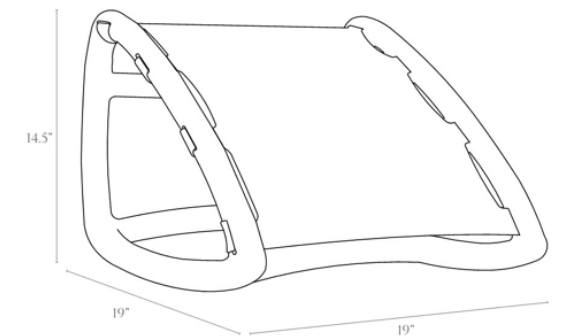

DETAILS

Made specifically for Sling & Sling Mod 2 Chairs