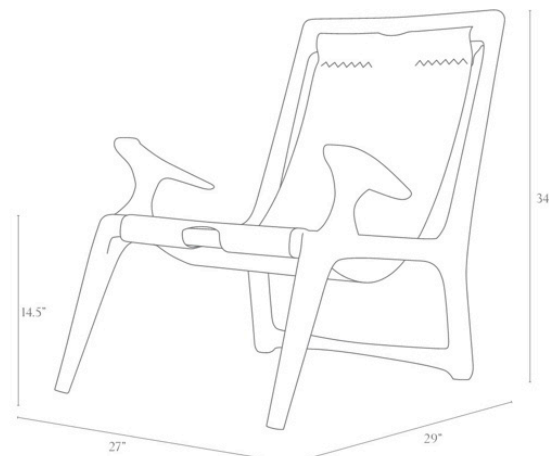

fernweh collection

SLING CHAIR

Solid wood, hand-shaped chair frame slung with hand-stitched leather

SIZES

width: 27"
depth: 29" from front to back legs
height: 34"
seat height: 14.5" at front legs

DETAILS

Approximately 5" additional depth due to leaning seat back behind back legs

SLING CHAIR MOD 2

Solid wood, hand-shaped chair frame with attached arms slung with hand-stitched leather

SIZES

width: 27"
depth: 29" from front to back legs
height: 34"
seat height: 14.5" at front legs

DETAILS

Approximately 5" additional depth due to leaning seat back behind back legs

fernweh collection

OXBEND STOOL

Solid wood stool with curved backrest, formed seat and classic wedged-tenon leg joinery

SIZES

width:	17"
depth:	17"
height:	33.5", 35.5", 37.5", 39.5"
seat height:	22", 24", 26", 28"

SIZES

width:	17"
depth:	17"
height:	30"
seat height:	16.5"

DETAILS

Finger-jointed back rail
Backrest 29.5"H at center; 30"H at ends
Available with seat pad (right image) - sold separately

OXBEND 3 LEG CHAIR