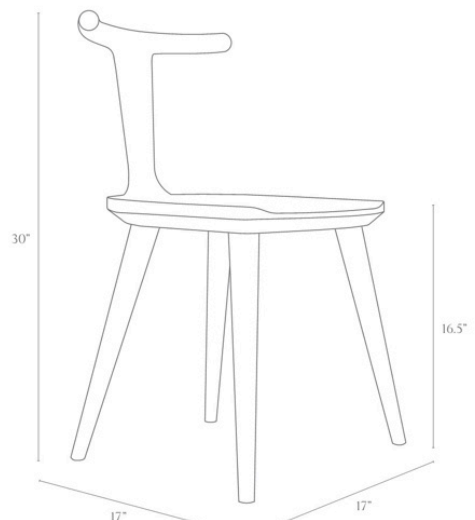

Approximately 5" additional depth due to leaning seat back behind back legs

fernweh collection

OXBEND STOOL

Solid wood stool with curved backrest, formed seat and classic wedged-tenon leg joinery

SIZES

width:	17"
depth:	17"
height:	33.5", 35.5", 37.5", 39.5"
seat height:	22", 24", 26", 28"

DETAILS

Finger-jointed back rail
Backrest is 11.5" higher than seat
Available with seat pad (right image) - sold separately

OXBEND 4 LEG CHAIR

Solid wood chair with curved backrest, formed seat and classic wedged-tenon leg joinery

SIZES

width:	17"
depth:	17"
height:	30"
seat height:	16.5"

DETAILS

Finger-jointed back rail
Backrest 29.5"H at center; 30"H at ends
Available with seat pad (right image) - sold separately

OXBEND 3 LEG CHAIR

Solid wood chair with curved backrest, formed seat and classic wedged-tenon leg joinery

SIZES

width: 17"
 depth: 17"
 height: 30"
 seat height: 16.5"

DETAILS

Finger-jointed back rail
 Backrest 29.5"H at center; 30"H at ends