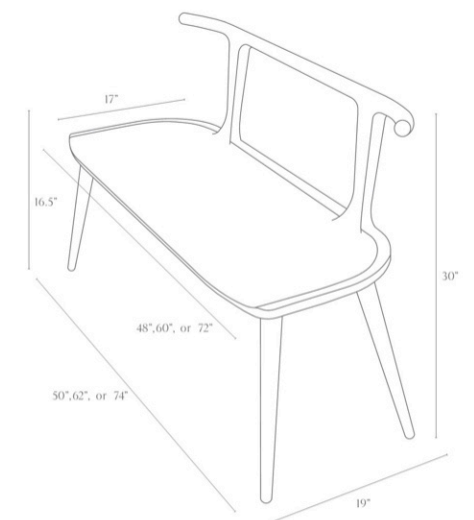

SIZES

width:	17"
depth:	17"
height:	30"
seat height:	16.5"

DETAILS

Finger-jointed back rail
Backrest 29.5"H at center; 30"H at ends
Available with seat pad (right image) - sold separately

OXBEND 3 LEG CHAIR

Solid wood chair with curved backrest, formed seat and classic wedged-tenon leg joinery

SIZES

width: 17"
 depth: 17"
 height: 30"
 seat height: 16.5"

DETAILS

Finger-jointed back rail
 Backrest 29.5"H at center; 30"H at ends

OXBEND BENCH

Solid wood bench with curved backrest, formed seat and classic wedged-tenon leg joinery

SIZES

width: 48", 60", 72"
 depth: 19"
 height: 30"
 seat height: 16.5"

DETAILS

Finger-jointed back rail
 Backrest 29.5"H at center; 30"H at ends

OXBEND COFFEE TABLE

Solid wood, asymmetrical table with covered dish and 3 angled legs

SIZES

width: 35"
depth: 48"
height: 16" or 18"

DETAILS

Corners of top are slightly rounded

DINING TABLE

Solid wood planked top with square edge and short apron on 4 minimalist, round, slightly angled legs