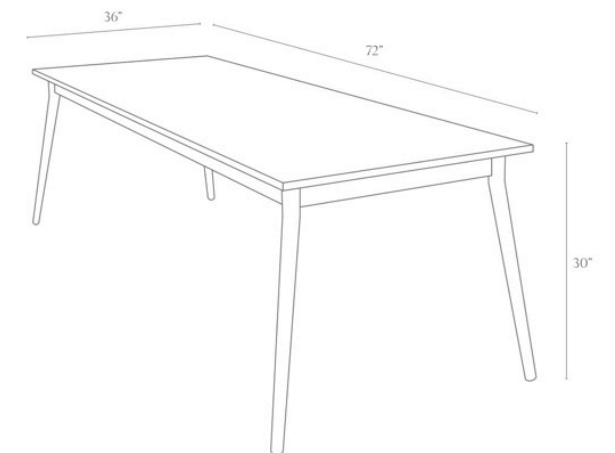

SIZES

width:	17"
depth:	17"
height:	30"
seat height:	16.5"

DETAILS

Finger-jointed back rail
Backrest 29.5"H at center; 30"H at ends
Available with seat pad (right image) - sold separately

OXBEND 3 LEG CHAIR

OXBEND BENCH

Solid wood bench with curved backrest, formed seat and classic wedged-tenon leg joinery

SIZES

width: 48", 60", 72"
 depth: 19"
 height: 30"
 seat height: 16.5"

DETAILS

Finger-jointed back rail
 Backrest 29.5"H at center; 30"H at ends

OXBEND COFFEE TABLE

Solid wood, asymmetrical table with covered dish and 3 angled legs

SIZES

width: 35"
depth: 48"
height: 16" or 18"

DETAILS

Corners of top are slightly rounded

DINING TABLE

Solid wood planked top with square edge and short apron on 4 minimalist, round, slightly angled legs

SIZES

width: 72"
depth: 36"
height: 30"

DETAILS

Custom dimensions available

fernweh collection

TRIPOD TABLES

Solid wood, hand-shaped, angled tripod base under round, solid wood top

SIZES