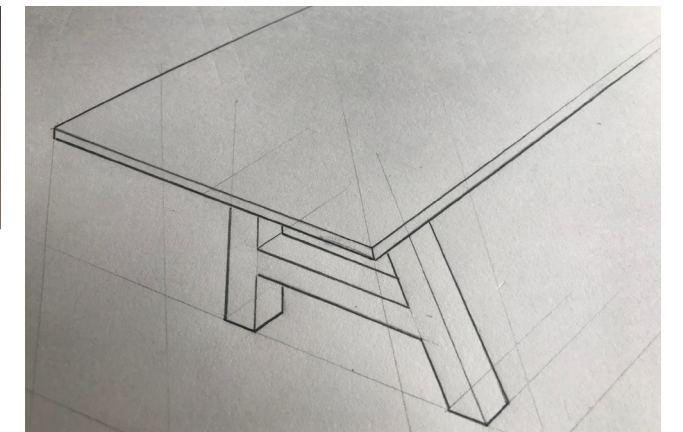

A photograph of a dining table and stools in a room with a wooden beam ceiling. The table is made of dark wood with a thick top and black metal legs. There are several stools with black metal frames and wooden legs. The ceiling is made of dark wood beams. The floor is light-colored wood. The word "BRIGGS" is written in large white letters across the middle of the image.

BRIGGS

meyer wells
ART FROM WOOD

briggs collection

Our Briggs Collection was born from a desire to create beautiful, efficient pieces for the modern commercial office. The silhouettes of all three tables are sleek and sturdy with a comfortable visual weight, making them each a perfect focal point for a space. The metal base tables, available with and without casters, provide concealed cord management for easily integrated technology options. The wood base table plays on the classic farm style table with a contemporary twist. Our Briggs Collection is the perfect companion to the continuously evolving workspace of today: flexible, mobile and, as with all our pieces, quality crafted.

Solid wood or Premium Ply top on angled 3" x 3" steel tube legs

SIZES

LENGTH:	60" - 240"
WIDTH:	36", 42", 48", 54", 60"
HEIGHT:	30", 42"

DETAILS

Steel base allows for concealed wire management; casters available on tables 60" - 96"L

Standing Height version

BRIGGS TABLE - WOOD

Solid wood or Premium Ply top on angled 3" x 3" solid wood legs with metal detail

SIZES

7ft	36-48"W x 84"L x 30"H
8ft	36-48"W x 96"L x 30"H
9ft	36-48"W x 108"L x 30"H