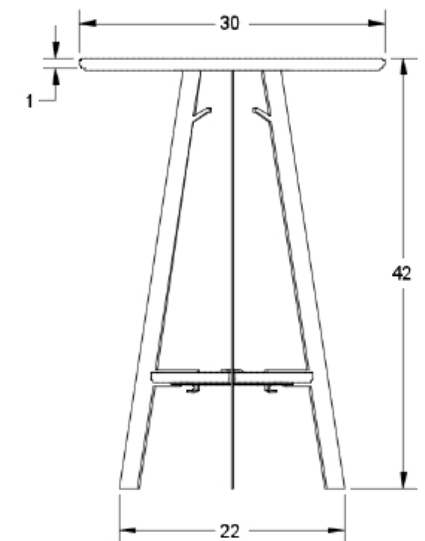

DETAILS

Steel base under lower shelf allows for concealed wire management