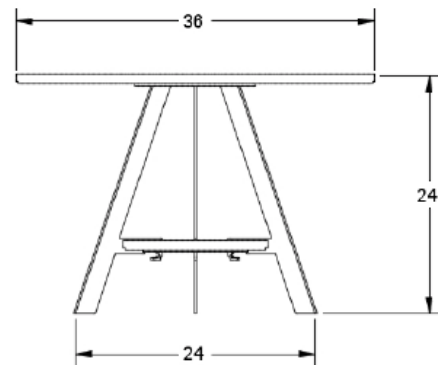

DETAILS

Steel base under lower shelf allows for concealed wire management