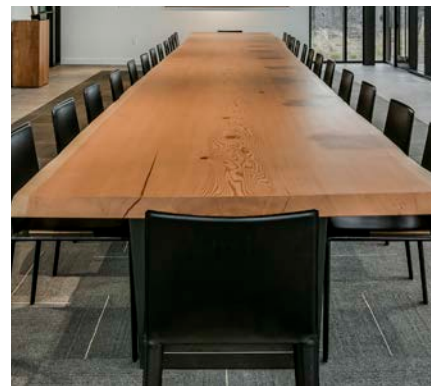

reception furniture

Designed to replicate stacks of timbers, the reception desks and bench set the tone for Weyerhaeuser's new space as soon as you walk through the doors. The large Fir timbers placed in seemingly haphazard arrangement are an impressive presence even in the open lobby.

fir cafe tables

To represent Weyerhaeuser's industrial roots, the design team wanted a substantial table with a grounded presence for the cafe and eating space.

We worked with the team on several concepts to ensure the final product spoke to the company's strength while also providing a welcoming spot for employee breaks and lunch meetings.