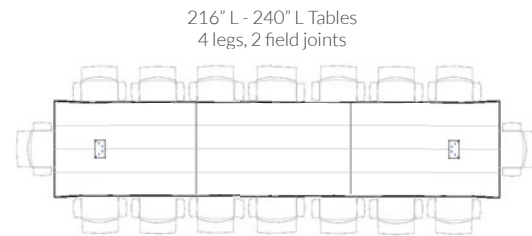

ROUND  
30", 36", 47" D

SQUARE  
48" W x 48" L

RECTANGULAR  
36", 42", 48", 54", 60" W x 48"~240" L

## SIZED FOR GUESTS

Meeting tables can be sized to accommodate the number of guests needed. Custom size, finishes and design options are available. Our standard conference table tops are artfully composed from solid wood slabs or premium plywood or specialty veneer sheets to net an overall top width of 36", 42", 48", 54" or 60".

48" L - 108" L Tables  
2 legs, no field joint

120" L - 192" L Tables  
3 legs, 1 field joint

216" L - 240" L Tables  
4 legs, 2 field joints