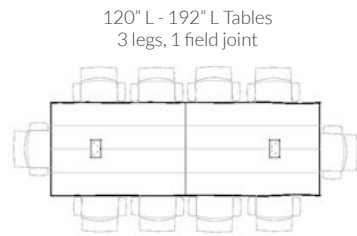

## SHAPES & SIZES

We offer round, square, and rectangular table tops. They are sold with or without commercial bases. Depending on the shape, sizes run from a small table for 2 to a large meeting table for 18+. Custom shape, size, finishes and design options are available.

ROUND  
30", 36", 47" D

SQUARE  
48" W x 48" L

RECTANGULAR  
36", 42", 48", 54", 60" W x 48"~240" L

## SIZED FOR GUESTS

Meeting tables can be sized to accommodate the number of guests needed. Custom size, finishes and design options are available. Our standard conference table tops are artfully composed from solid wood slabs or premium plywood or specialty veneer sheets to net an overall top width of 36", 42", 48", 54" or 60".

48" L - 108" L Tables  
2 legs, no field joint

120" L - 192" L Tables  
3 legs, 1 field joint

216" L - 240" L Tables  
4 legs, 2 field joints