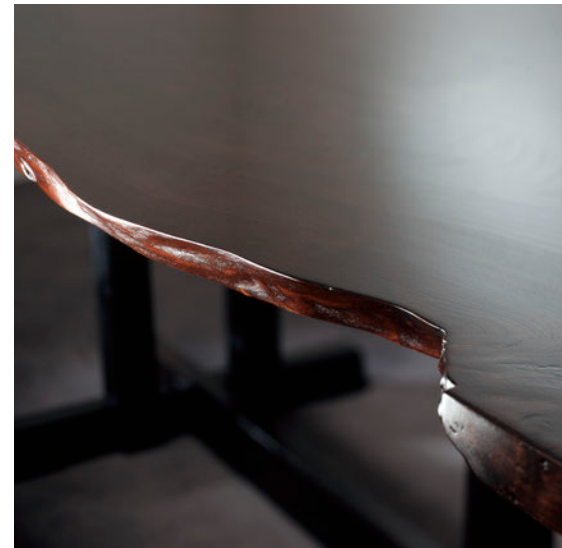

## UNDER MOUNT INSTALLATION

ASHLEY DUO UNDER

INTERACT G2 UT

WOOD FINISHES

			
MAPLE SNOW	OAK SNOW	WALNUT SNOW	SV MONTEREY
			
MAPLE NATURAL	OAK NATURAL	WALNUT NATURAL	SV RIFT WHITE OAK
			
MAPLE CARAMEL	OAK CARAMEL	WALNUT CARAMEL	SV VG FIR
			
MAPLE NUTMEG	OAK NUTMEG	WALNUT NUTMEG	SV QTR TEAK
			
MAPLE EARTH	OAK EARTH	WALNUT EARTH	SV WENGE
			
MAPLE DISCOVERY	OAK DISCOVERY	WALNUT DISCOVERY	SV NAPA
			
MAPLE HEMATITE	OAK HEMATITE	WALNUT HEMATITE	SV PS WALNUT
			
MAPLE PORTOBELLO	OAK PORTOBELLO	WALNUT PORTOBELLO	SV GUN METAL EBONY
			
MAPLE RAVEN	OAK RAVEN	WALNUT RAVEN	