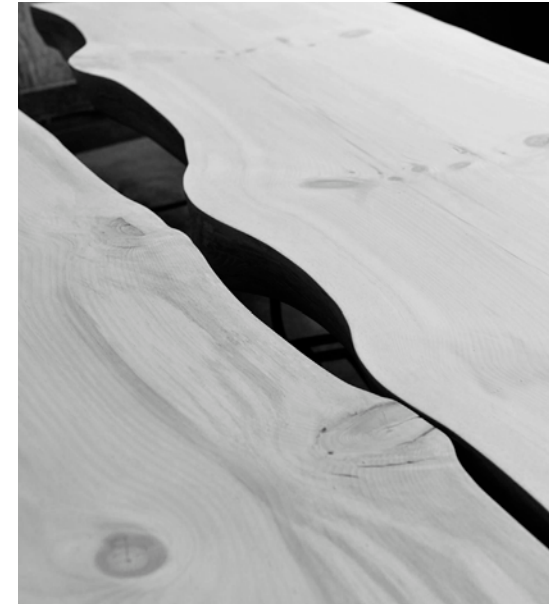

## WOOD SPECIES

Our table tops are available in our standard solid wood Maple, Oak and Walnut species, and Specialty Veneer. Custom wood options are also available.

MAPLE

OAK

WALNUT

SPECIALTY VENEER