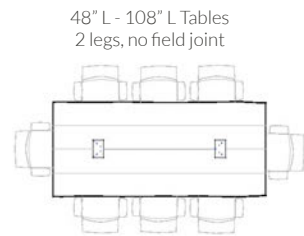

## SHAPES & SIZES

We offer round, square, and rectangular table tops. They are sold with or without commercial bases. Depending on the shape, sizes run from a small table for 2 to a large meeting table for 18+. Custom shape, size, finishes and design options are available.

ROUND  
30", 36", 47" D

SQUARE  
48" W x 48" L

RECTANGULAR  
36", 42", 48", 54", 60" W x 48"~240" L

## SIZED FOR GUESTS

Meeting tables can be sized to accommodate the number of guests needed. Custom size, finishes and design options are available. Our standard conference table tops are artfully composed from solid wood slabs or premium plywood or specialty veneer sheets to net an overall top width of 36", 42", 48", 54" or 60".

48" L - 108" L Tables  
2 legs, no field joint

120" L - 192" L Tables  
3 legs, 1 field joint

216" L - 240" L Tables  
4 legs, 2 field joints