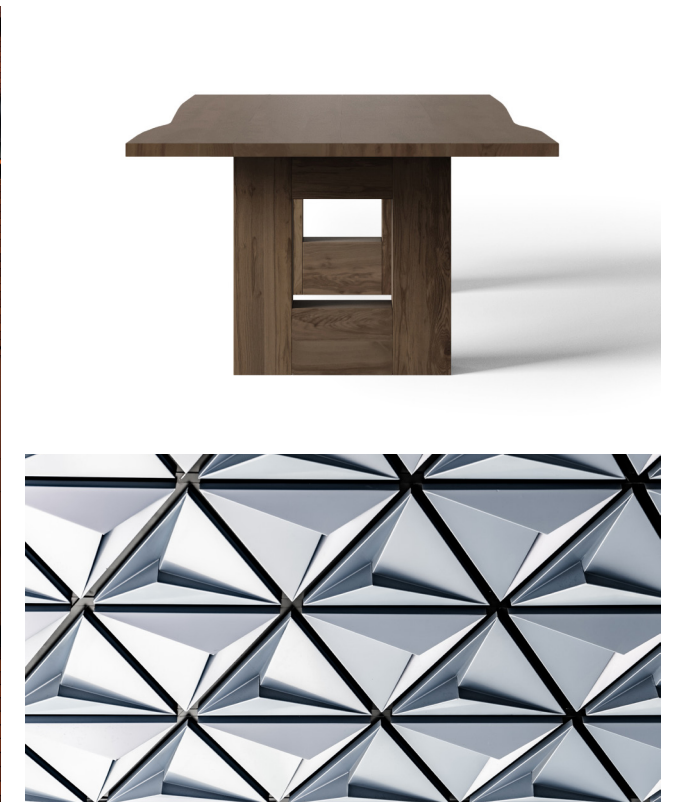

## heybrook table

Our Heybrook table applies geometric shapes paired with subtle curves to deliver a piece with hidden edge. The shape is sturdy and studied, with careful attention paid to the placement of each piece. Every vantage provides a different perspective and a new takeaway - the sleek silhouette becomes a Geometer's dream before finishing with a trick of the eye. The sharp angles of the base are softened with the eased edge of the top giving the table a balanced look. Concealed wire management, accessible via a hidden hinged door, keeps the lines of the table free from clutter while providing solutions for data minded users. The Heybrook Table packs a serious amount of details, quality crafted by our dedicated tribe of makers.

# heybrook table

Our Heybrook Table is a study in strong lines and sharp angles. The table has a comfortable visual weight making the piece a focal point at home in any space.

## HEYBROOK TABLE

Solid wood or Veneer top on open square wood box base