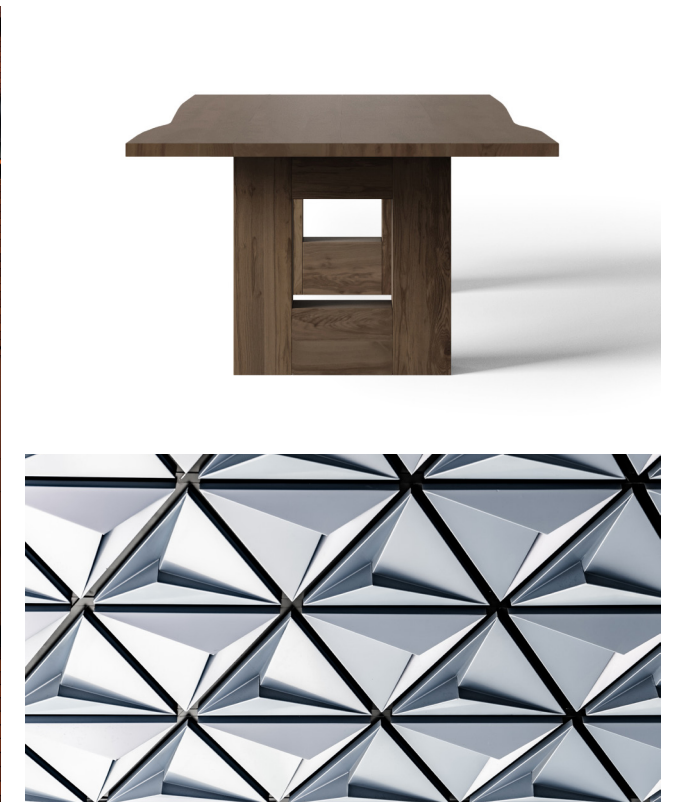

HEYBROOK

meyer wells
ART FROM WOOD

heybrook table

Our Heybrook table applies geometric shapes paired with subtle curves to deliver a piece with hidden edge. The shape is sturdy and studied, with careful attention paid to the placement of each piece. Every vantage provides a different perspective and a new takeaway - the sleek silhouette becomes a Geometer's dream before finishing with a trick of the eye. The sharp angles of the base are softened with the eased edge of the top giving the table a balanced look. Concealed wire management, accessible via a hidden hinged door, keeps the lines of the table free from clutter while providing solutions for data minded users. The Heybrook Table packs a serious amount of details, quality crafted by our dedicated tribe of makers.

heybrook table

Our Heybrook Table is a study in strong lines and sharp angles. The table has a comfortable visual weight making the piece a focal point at home in any space.

HEYBROOK TABLE

Solid wood or Premium Ply top on open square wood box base

DETAILS

7"W miter folded plywood open square box leg
Plywood stretcher
Removable access panel with leather strap
Recessed adjustable levelers
LENGTH: 60" - 240"
WIDTH: 36", 42", 48", 54", 60"
HEIGHT: 30"

SURFACE MOUNT - POP UP - DUAL SIDE ACCESS

SURFACE MOUNT - POP UP

INVERSE LIVE EDGE WITH TROUGH PLATE