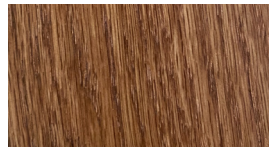

alki table

ALKI TABLE

Solid Wood or Veneer with exposed Plywood top
on three leg, sculptural, steel base

SIZES

One size 34.5"L x 23.5"W x 24.5"H

make it yours

We offer our Alki Table in Red Oak, Walnut and White Oak solid woods and Red Oak, Walnut and White Oak veneer with a metal base. The finish options are represented below.

EDGE PROFILES

SILHOUETTE EDGE - 01
Solid wood top - 1" thick

SILHOUETTE EDGE - 01
Veneer top, plywood edge - 1" thick

SLOPE EDGE - 04
Solid wood top - 1" thick

SLOPE EDGE - 04
Veneer top, plywood edge - 1" thick

RED OAK

NATURAL

SNOW

CARAMEL

NUTMEG

EARTH

DISCOVERY

HEMATITE

SATIN NICKEL

MATTE BLACK

MATTE BLACK BRONZE

Top Left & Bottom Images: Solid Walnut in Clear with custom edge, base in Matte Black; Top Right Image: Veneered Premium Ply White Oak in Clear with Silhouette Edge, base in Seashell White; Second Right Image: Solid White Oak in Clear with custom edge, base in Seashell White