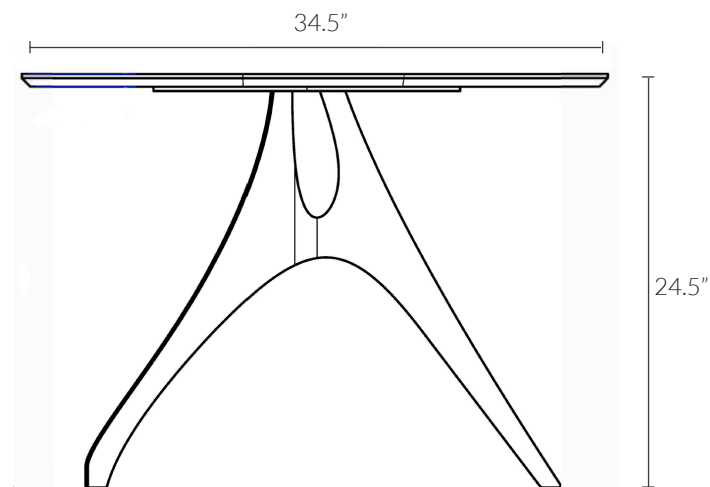

alki table

ALKI TABLE

Solid Wood or Veneer with exposed Plywood top
on three leg, sculptural, steel base

SIZES

One size 34.5"L x 23.5"W x 24.5"H

make it yours

We offer our Alki Table in Red Oak, Walnut and White Oak solid woods and Red Oak, Walnut and White Oak veneer with a metal base. The finish options are represented below.

EDGE PROFILES

SILHOUETTE EDGE - 01
Solid wood top - 1" thick

SILHOUETTE EDGE - 01
Veneer top, plywood edge - 1" thick

SLOPE EDGE - 04
Solid wood top - 1" thick

SLOPE EDGE - 04
Veneer top, plywood edge - 1" thick