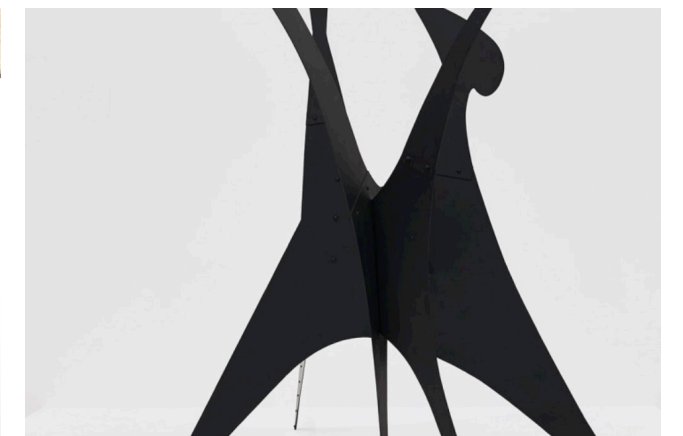

ALKI

meyer wells
ART FROM WOOD

alki collection

The Alki Table is the result of a creative dialog between modern art and contemporary design. Inspired by sculptures of Western and African descent, the table is both playful and aesthetically pleasing. The asymmetrical shape entices our natural conception of beauty and balance. The sculptural silhouette of the base moves the eye, allowing different takeaways with each vantage. The minimal footprint affords its users flexibility as a comfortable side table, a convenient sofa work surface or a stand alone piece. The Alki Table is a perfect companion to the continuously evolving home and workspace of today: flexible, mobile and, as with all our pieces, quality crafted.

alki table

ALKI TABLE

Solid Wood or Veneer with exposed Plywood top
on three leg, sculptural, steel base

SIZES

One size 34.5"L x 23.5"W x 24.5"H

make it yours

We offer our Alki Table in Red Oak, Walnut and White Oak solid woods and Red Oak, Walnut and White Oak veneer with a metal base. The finish options are represented below.

EDGE PROFILES

SILHOUETTE EDGE - 01
Solid wood top - 1" thick

SILHOUETTE EDGE - 01
Veneer top, plywood edge - 1" thick

SLOPE EDGE - 04
Solid wood top - 1" thick

SLOPE EDGE - 04
Veneer top, plywood edge - 1" thick

SATIN NICKEL

MATTE BLACK

MATTE BLACK BRONZE

Top Left & Bottom Images: Solid Walnut in Clear with custom edge, base in Matte Black; Top Right Image: Veneered Premium Ply White Oak in Clear with Silhouette Edge, base in Seashell White; Second Right Image: Solid White Oak in Clear with custom edge, base in Seashell White