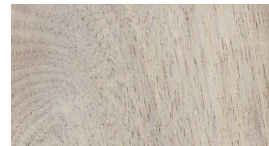

make it yours

We offer our Alki Table in Red Oak, Walnut and White Oak solid woods and Red Oak, Walnut and White Oak veneer with a metal base. The finish options are represented below.

EDGE PROFILES

RED OAK

WALNUT

SNOW

WHITE OAK

METAL