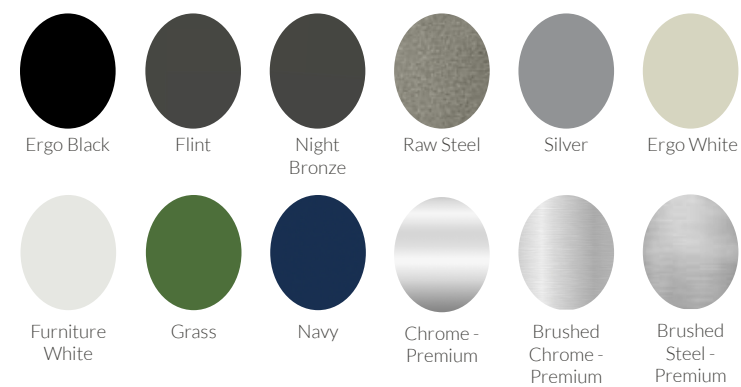

BASE FINISHES